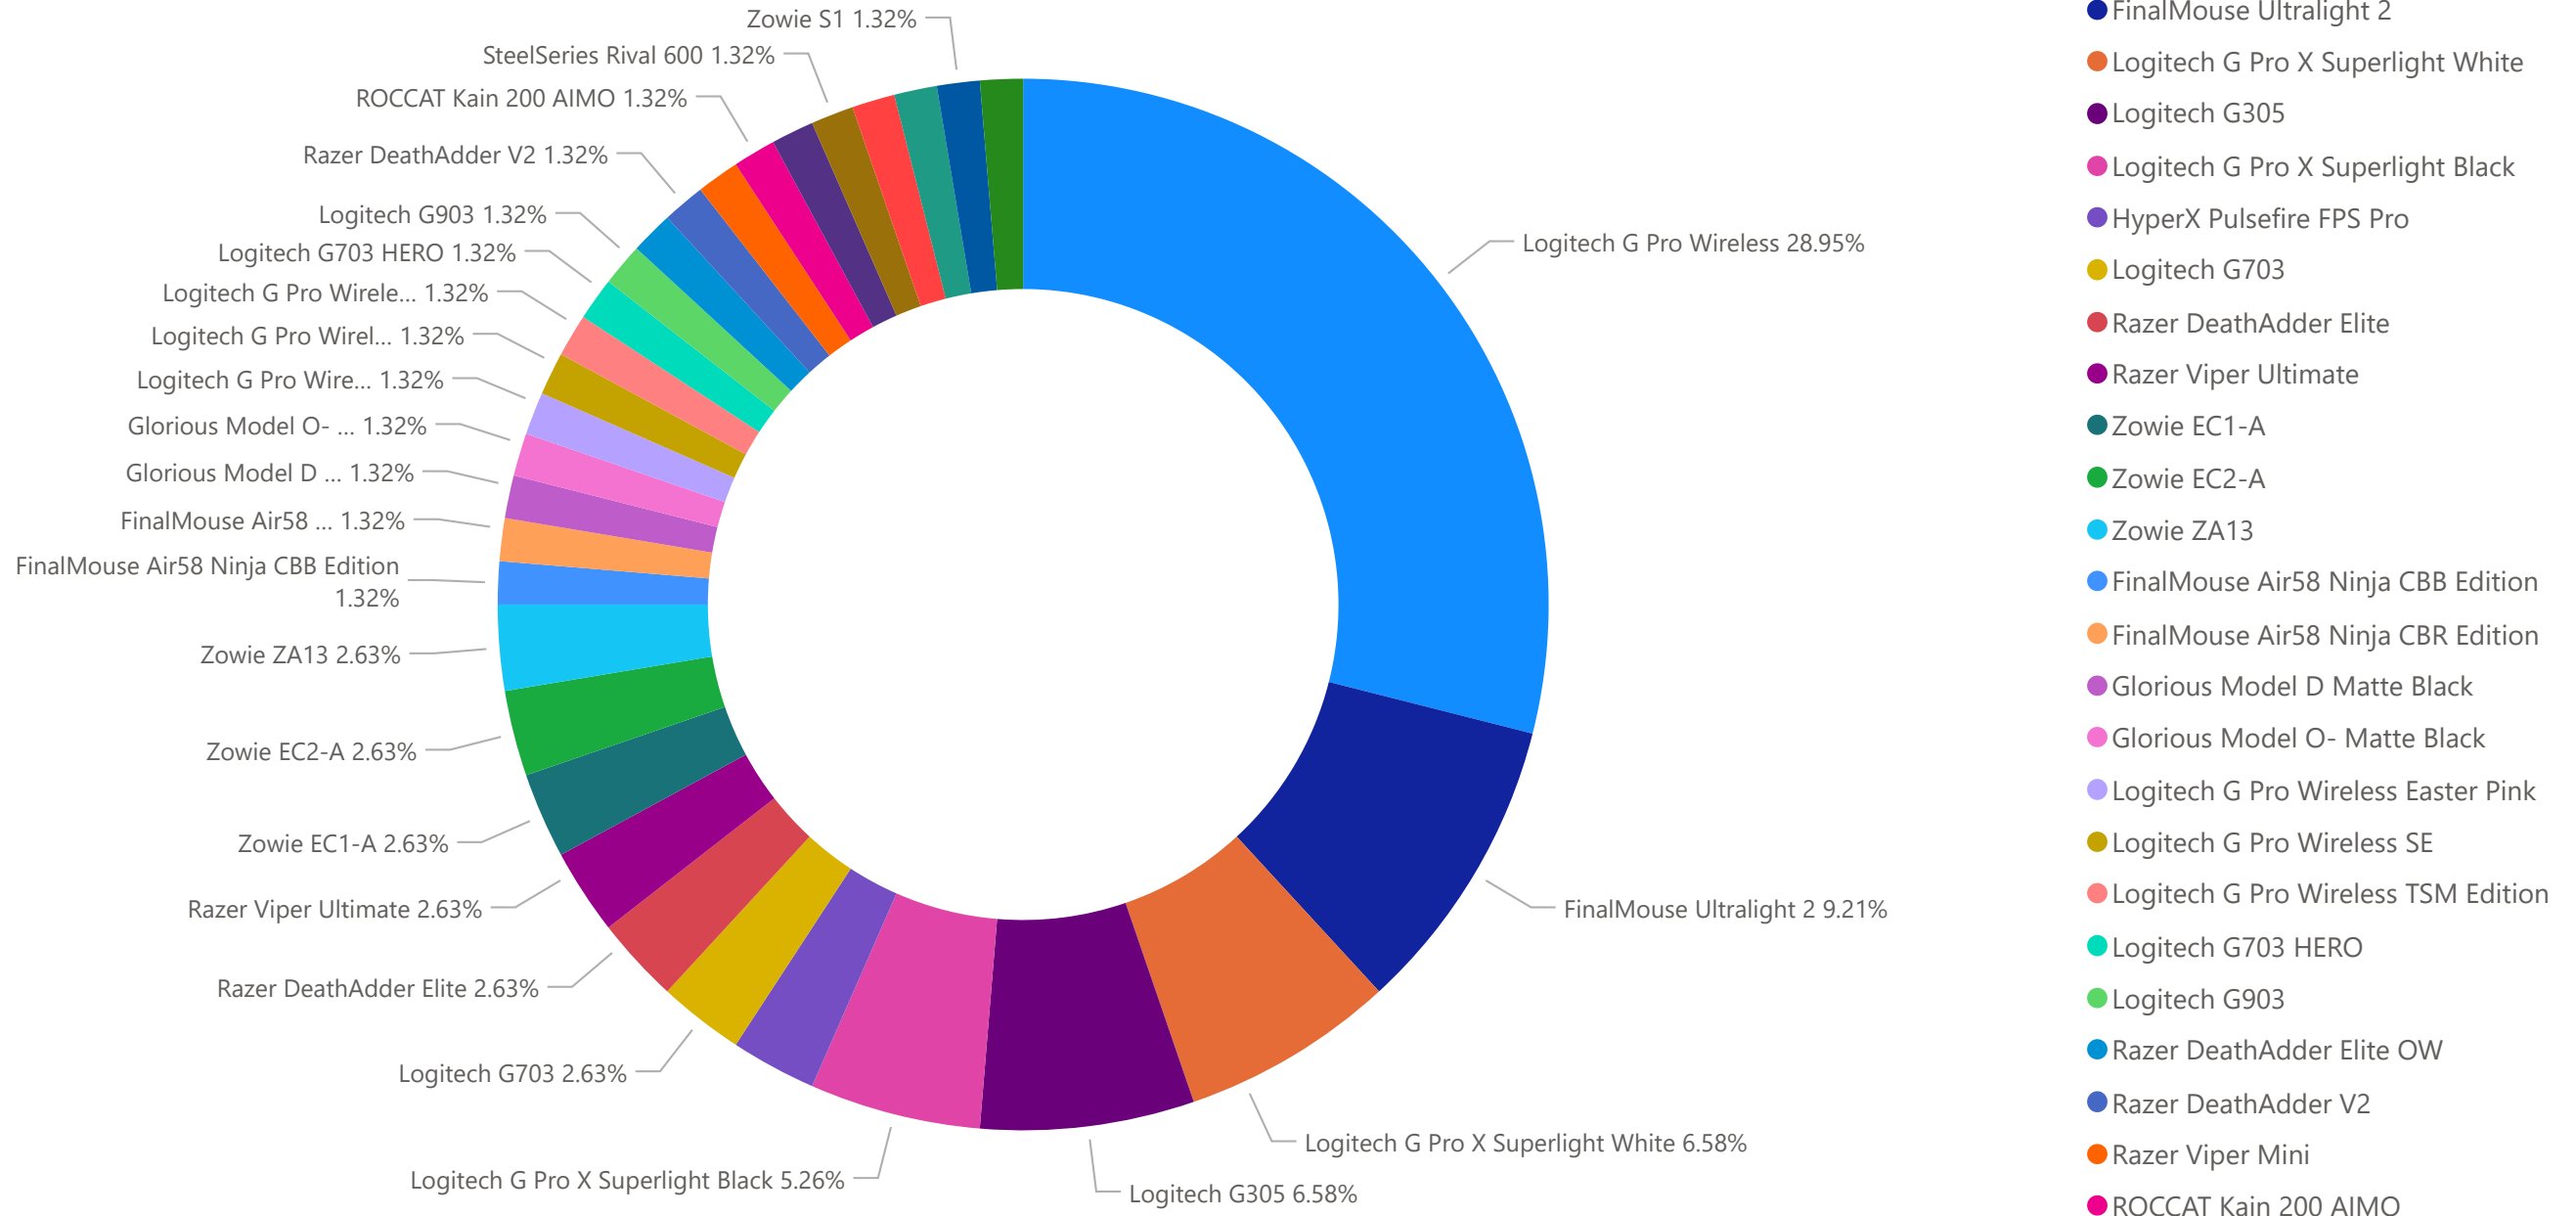

Mouse used by PRO Players | Games: Apex Legends

- Logitech G Pro Wireless
- FinalMouse Ultralight 2
- Logitech G Pro X Superlight White
- Logitech G305
- Logitech G Pro X Superlight Black
- HyperX Pulsefire FPS Pro
- Logitech G703
- Razer DeathAdder Elite
- Razer Viper Ultimate
- Zowie EC1-A
- Zowie EC2-A
- Zowie ZA13
- FinalMouse Air58 Ninja CBB Edition
- FinalMouse Air58 Ninja CBR Edition
- Glorious Model D Matte Black
- Glorious Model O- Matte Black
- Logitech G Pro Wireless Easter Pink
- Logitech G Pro Wireless SE
- Logitech G Pro Wireless TSM Edition
- Logitech G703 HERO
- Logitech G903
- Razer DeathAdder Elite OW
- Razer DeathAdder V2
- Razer Viper Mini
- ROCCAT Kain 200 AIMO