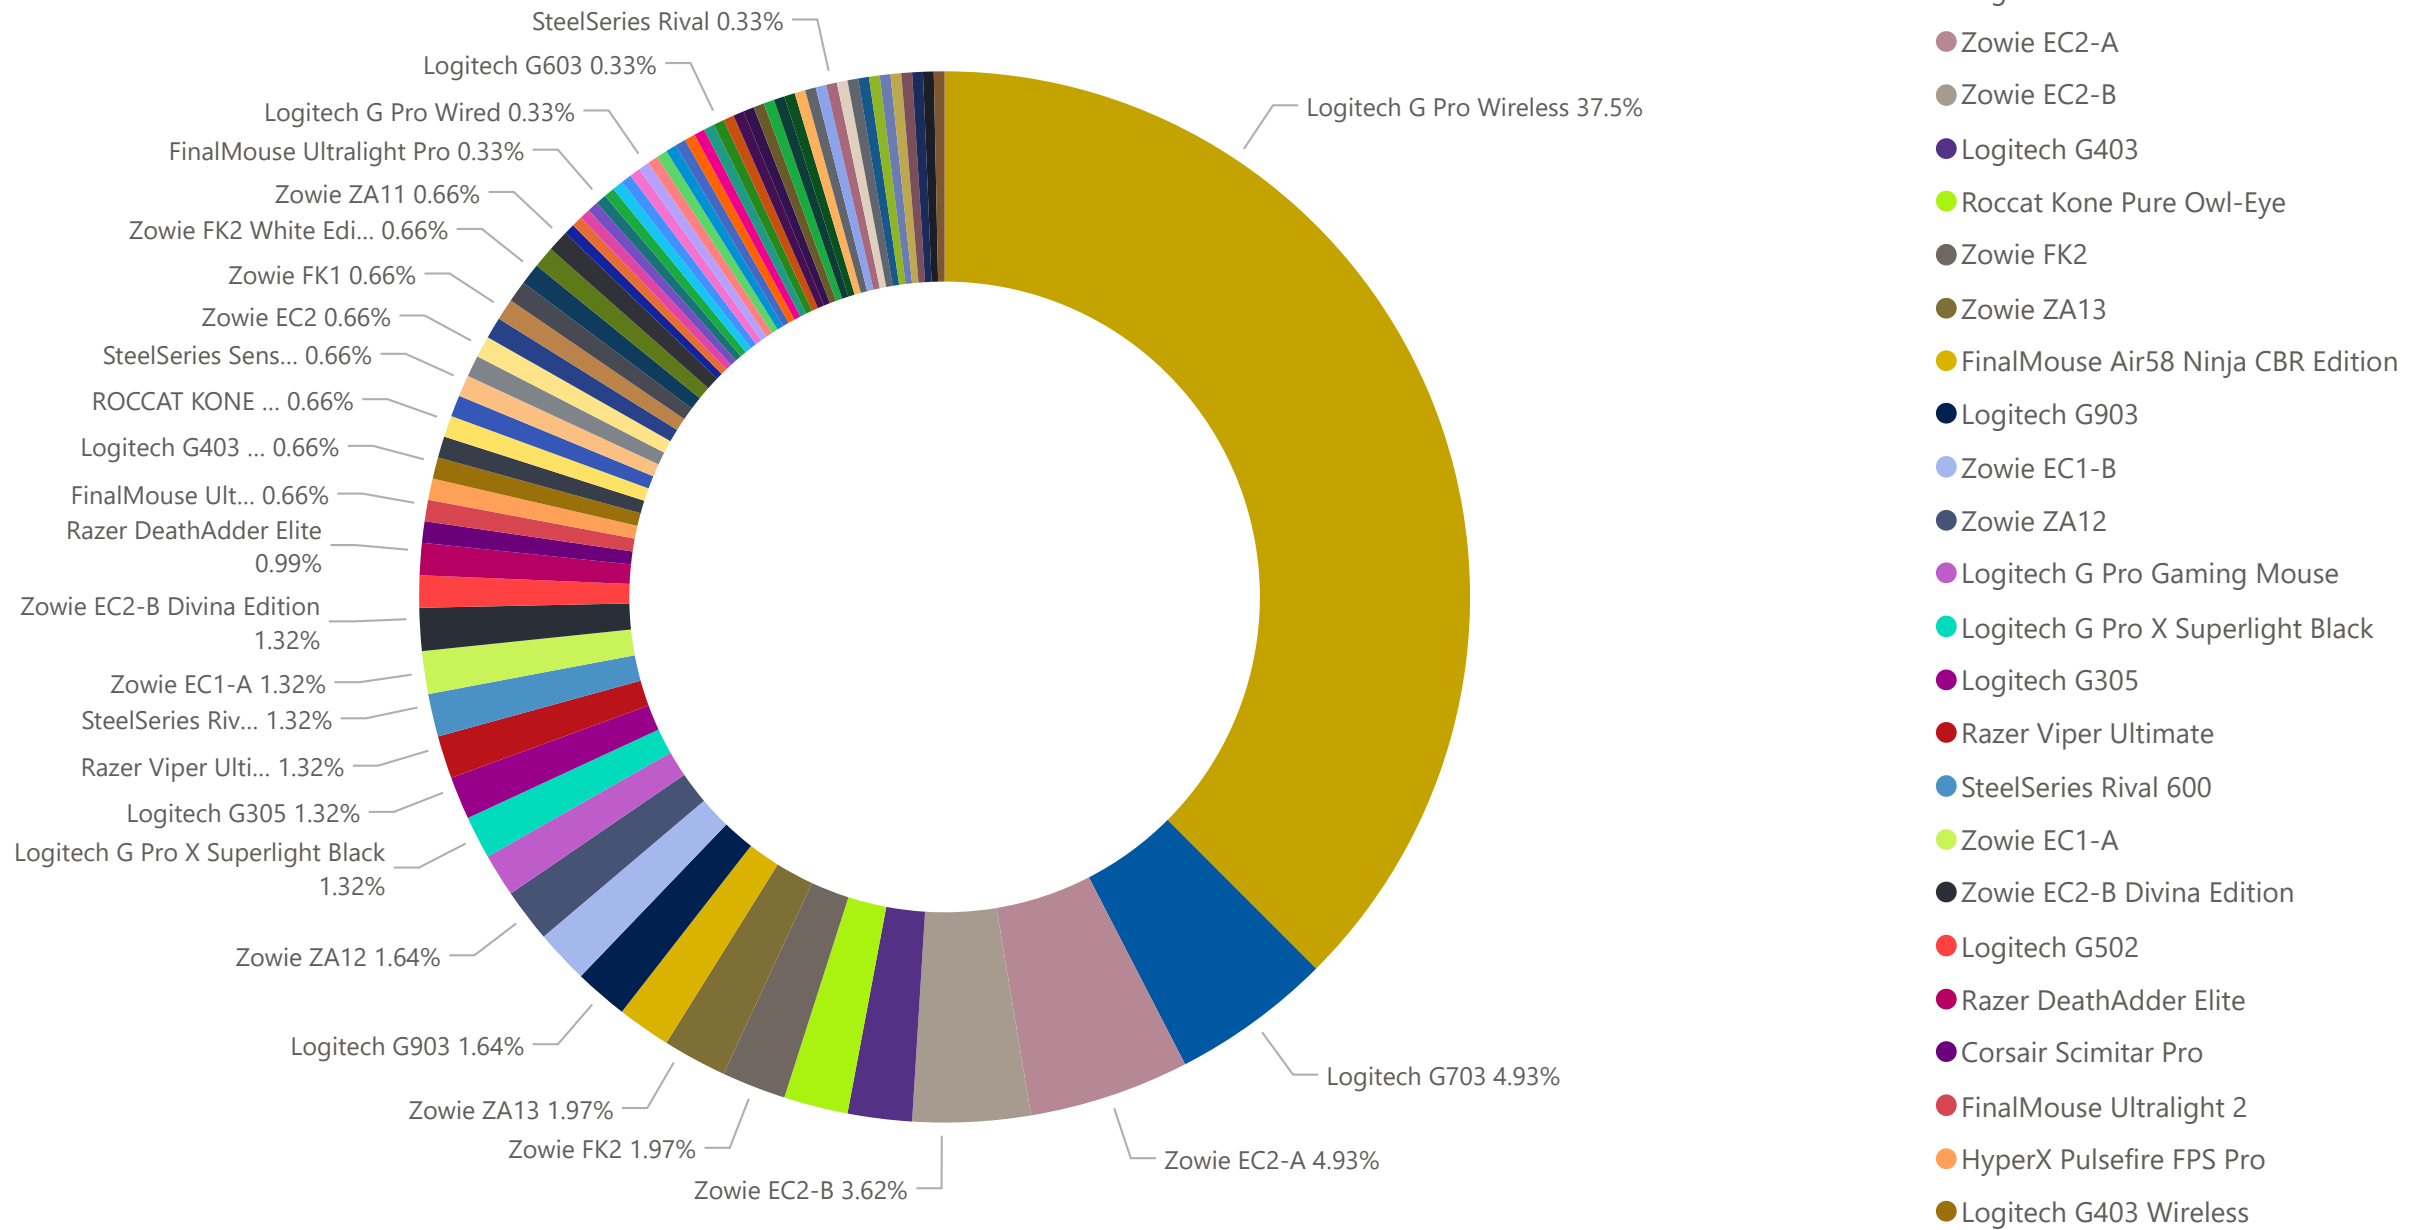

Mouse used by PRO Players | Games: PubG

Mouse

- Logitech G Pro Wireless
- Logitech G703
- Zowie EC2-A
- Zowie EC2-B
- Logitech G403
- Roccat Kone Pure Owl-Eye
- Zowie FK2
- Zowie ZA13
- FinalMouse Air58 Ninja CBR Edition
- Logitech G903
- Zowie EC1-B
- Zowie ZA12
- Logitech G Pro Gaming Mouse
- Logitech G Pro X Superlight Black
- Logitech G305
- Razer Viper Ultimate
- SteelSeries Rival 600
- Zowie EC1-A
- Zowie EC2-B Divina Edition
- Logitech G502
- Razer DeathAdder Elite
- Corsair Scimitar Pro
- FinalMouse Ultralight 2
- HyperX Pulsefire FPS Pro
- Logitech G403 Wireless