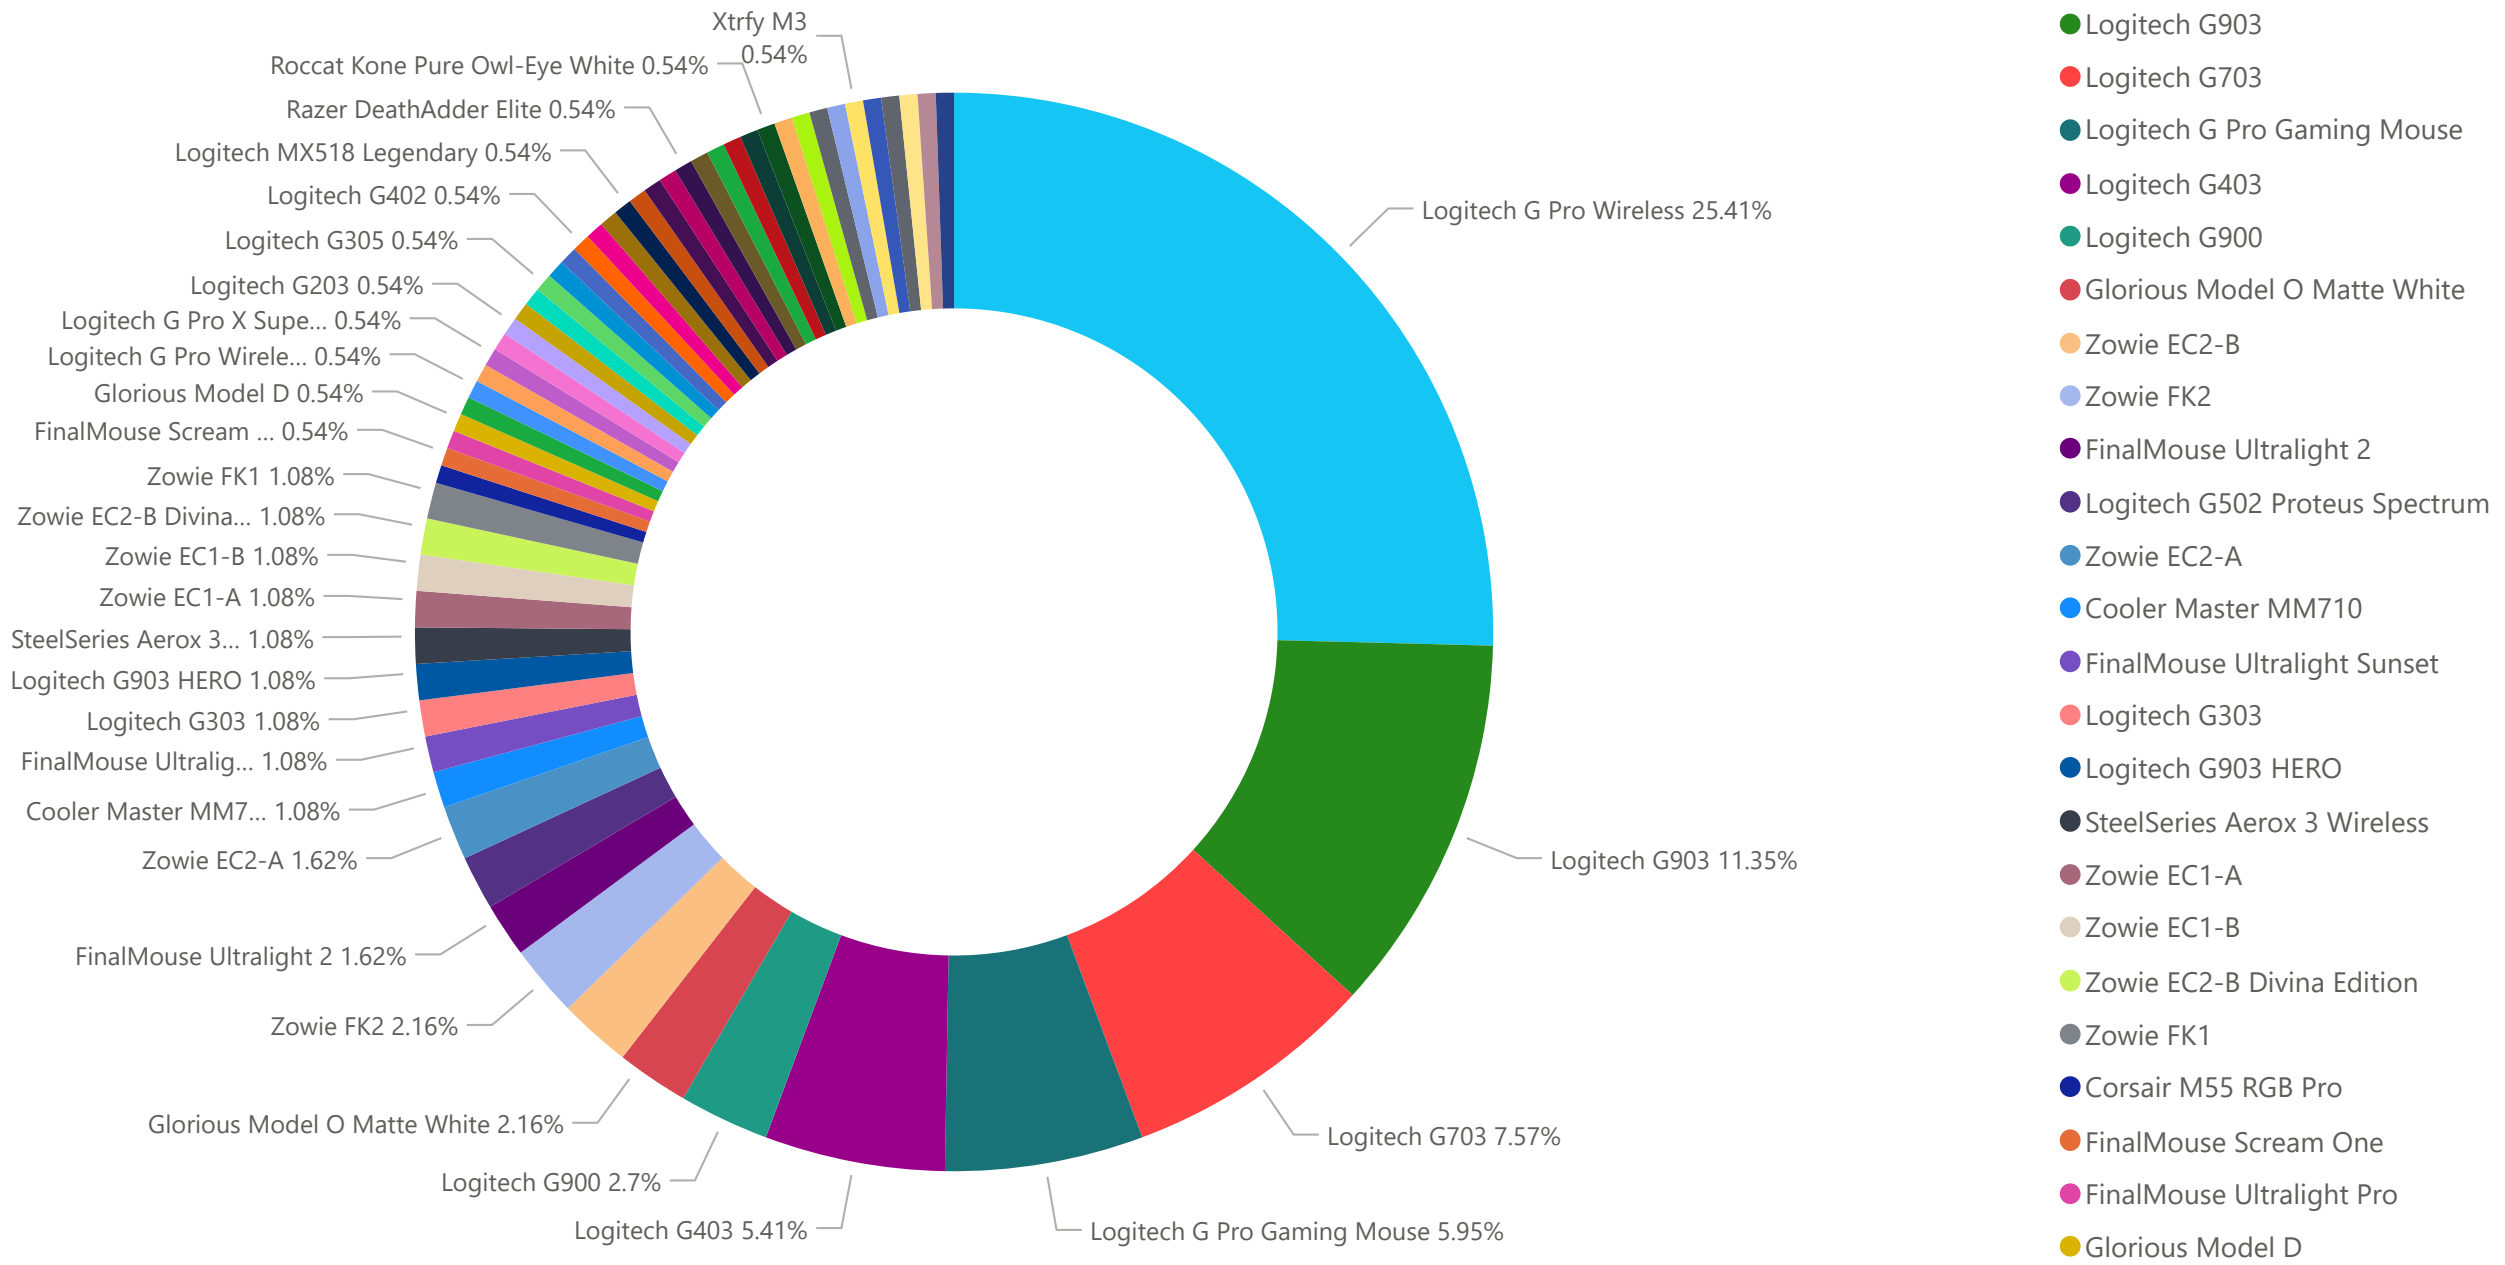

Mouse used by PRO Players | Games: Overwtach