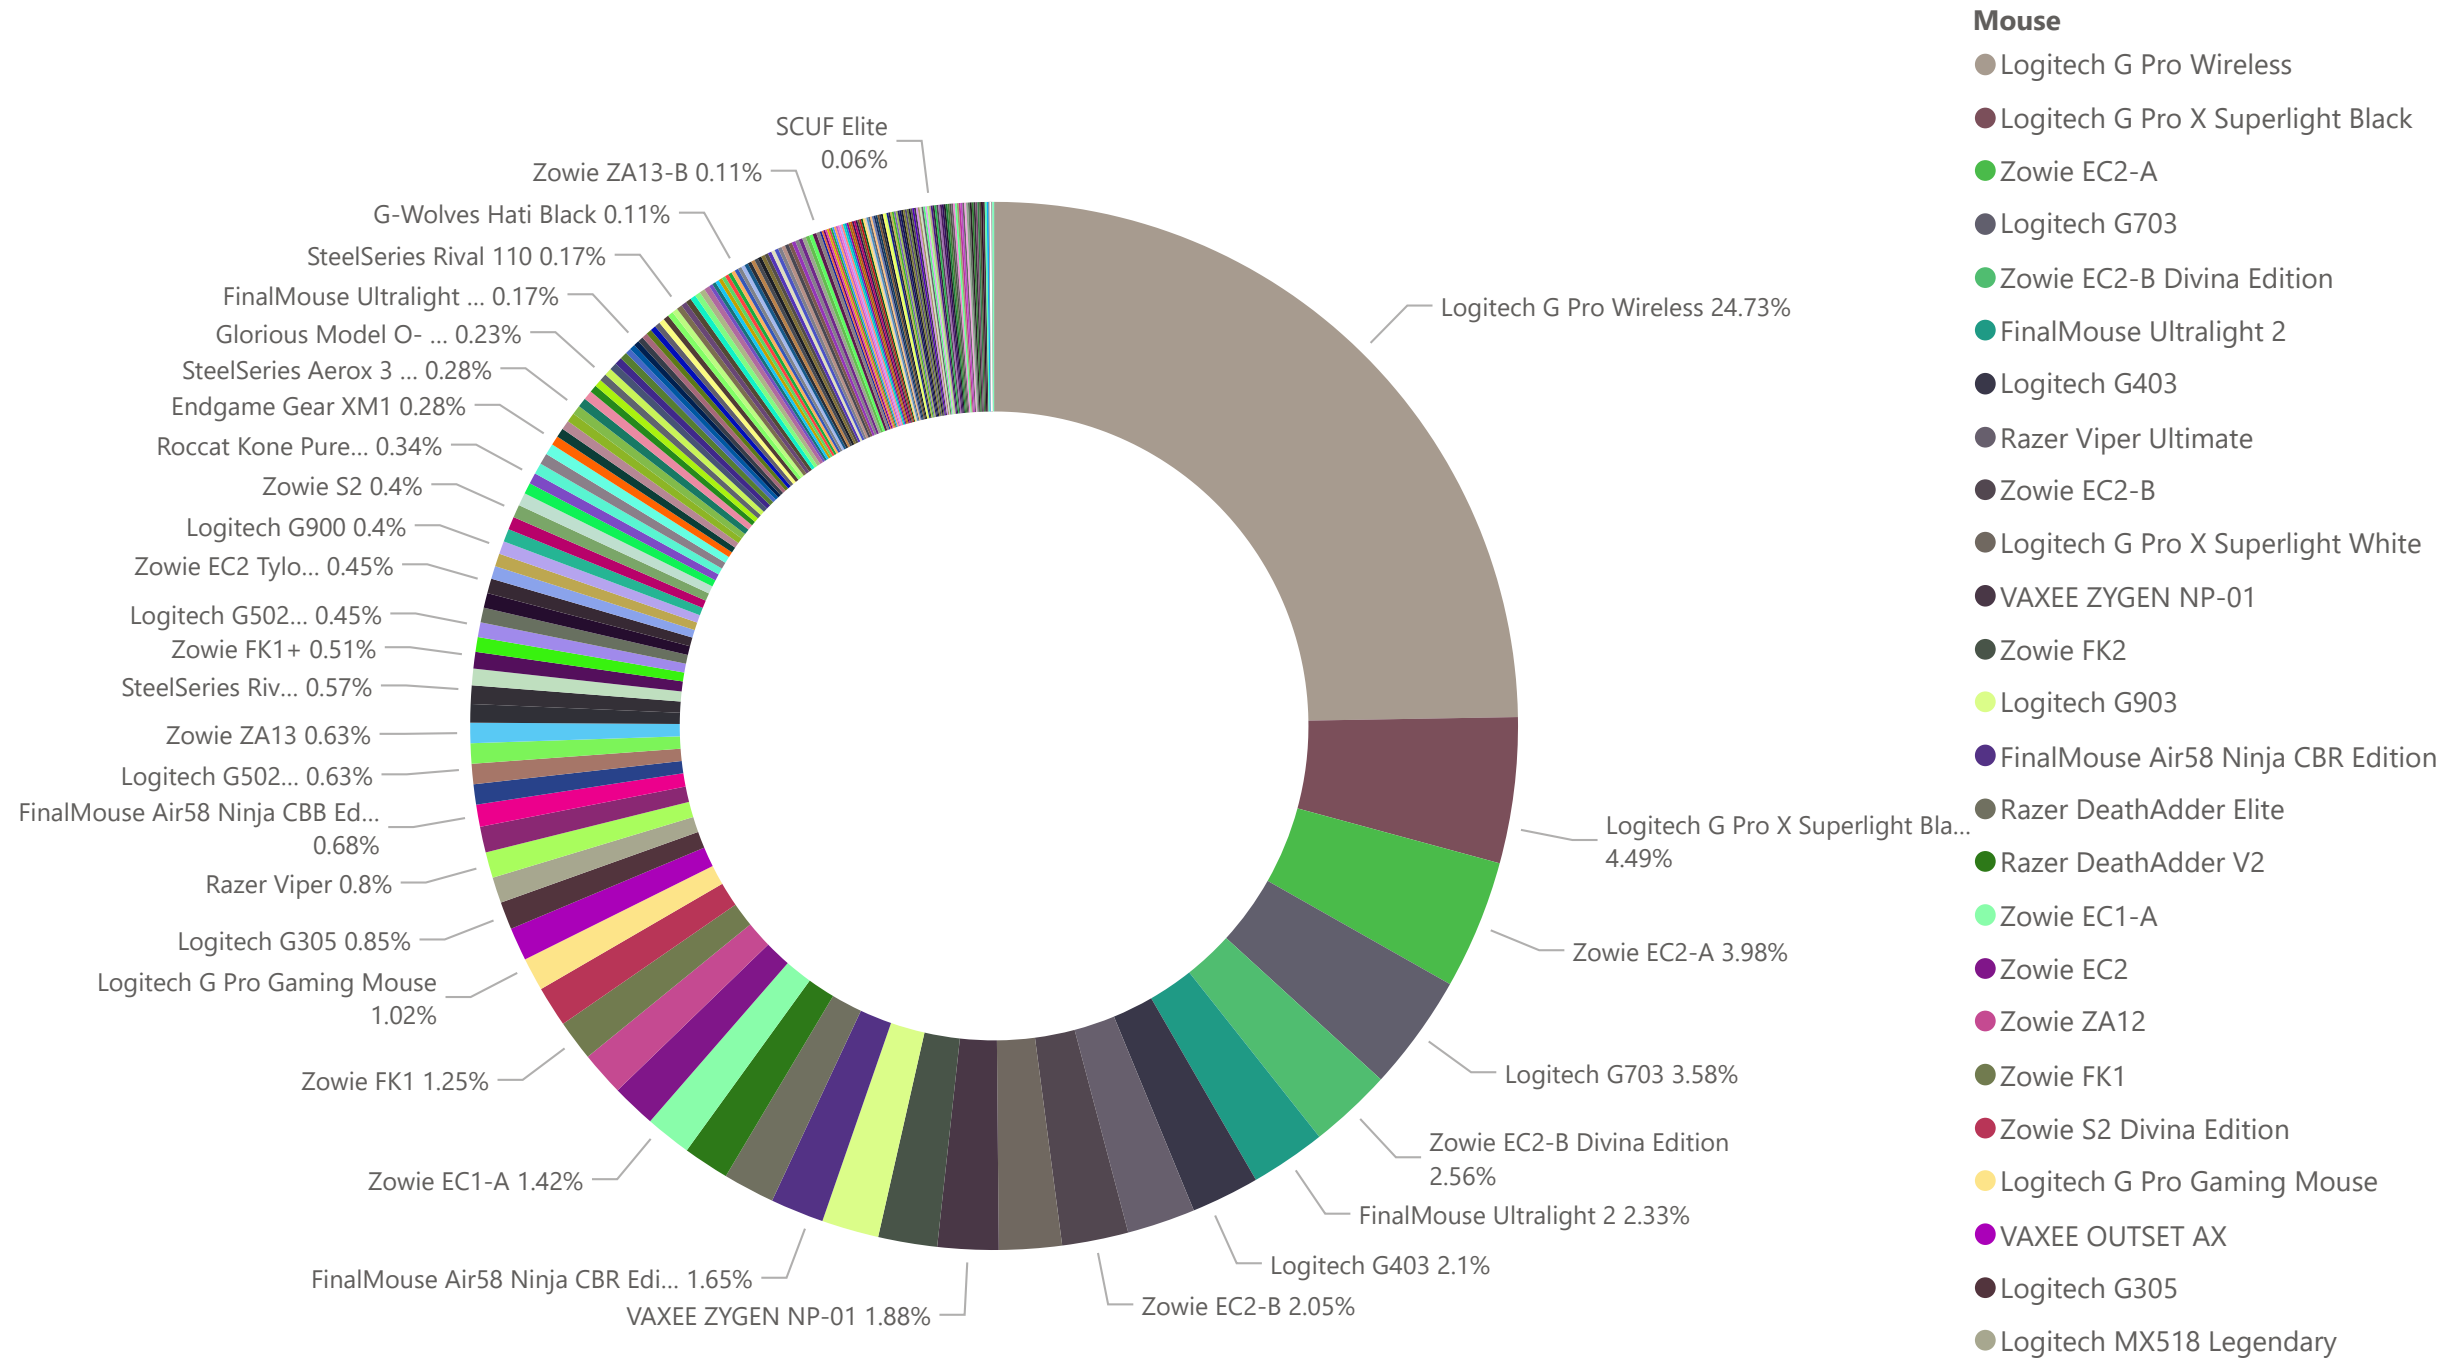

# Mouse used by PRO Players | Games: CS:GO, Apex Legends, Overwatch, Valorant, PUBG, Rainbow 6, LoL

- Mouse**
- Logitech G Pro Wireless
  - Logitech G Pro X Superlight Black
  - Zowie EC2-A
  - Logitech G703
  - Zowie EC2-B Divina Edition
  - FinalMouse Ultralight 2
  - Logitech G403
  - Razer Viper Ultimate
  - Zowie EC2-B
  - Logitech G Pro X Superlight White
  - VAXEE ZYGEN NP-01
  - Zowie FK2
  - Logitech G903
  - FinalMouse Air58 Ninja CBR Edition
  - Razer DeathAdder Elite
  - Razer DeathAdder V2
  - Zowie EC1-A
  - Zowie EC2
  - Zowie ZA12
  - Zowie FK1
  - Zowie S2 Divina Edition
  - Logitech G Pro Gaming Mouse
  - VAXEE OUTSET AX
  - Logitech G305
  - Logitech MX518 Legendary