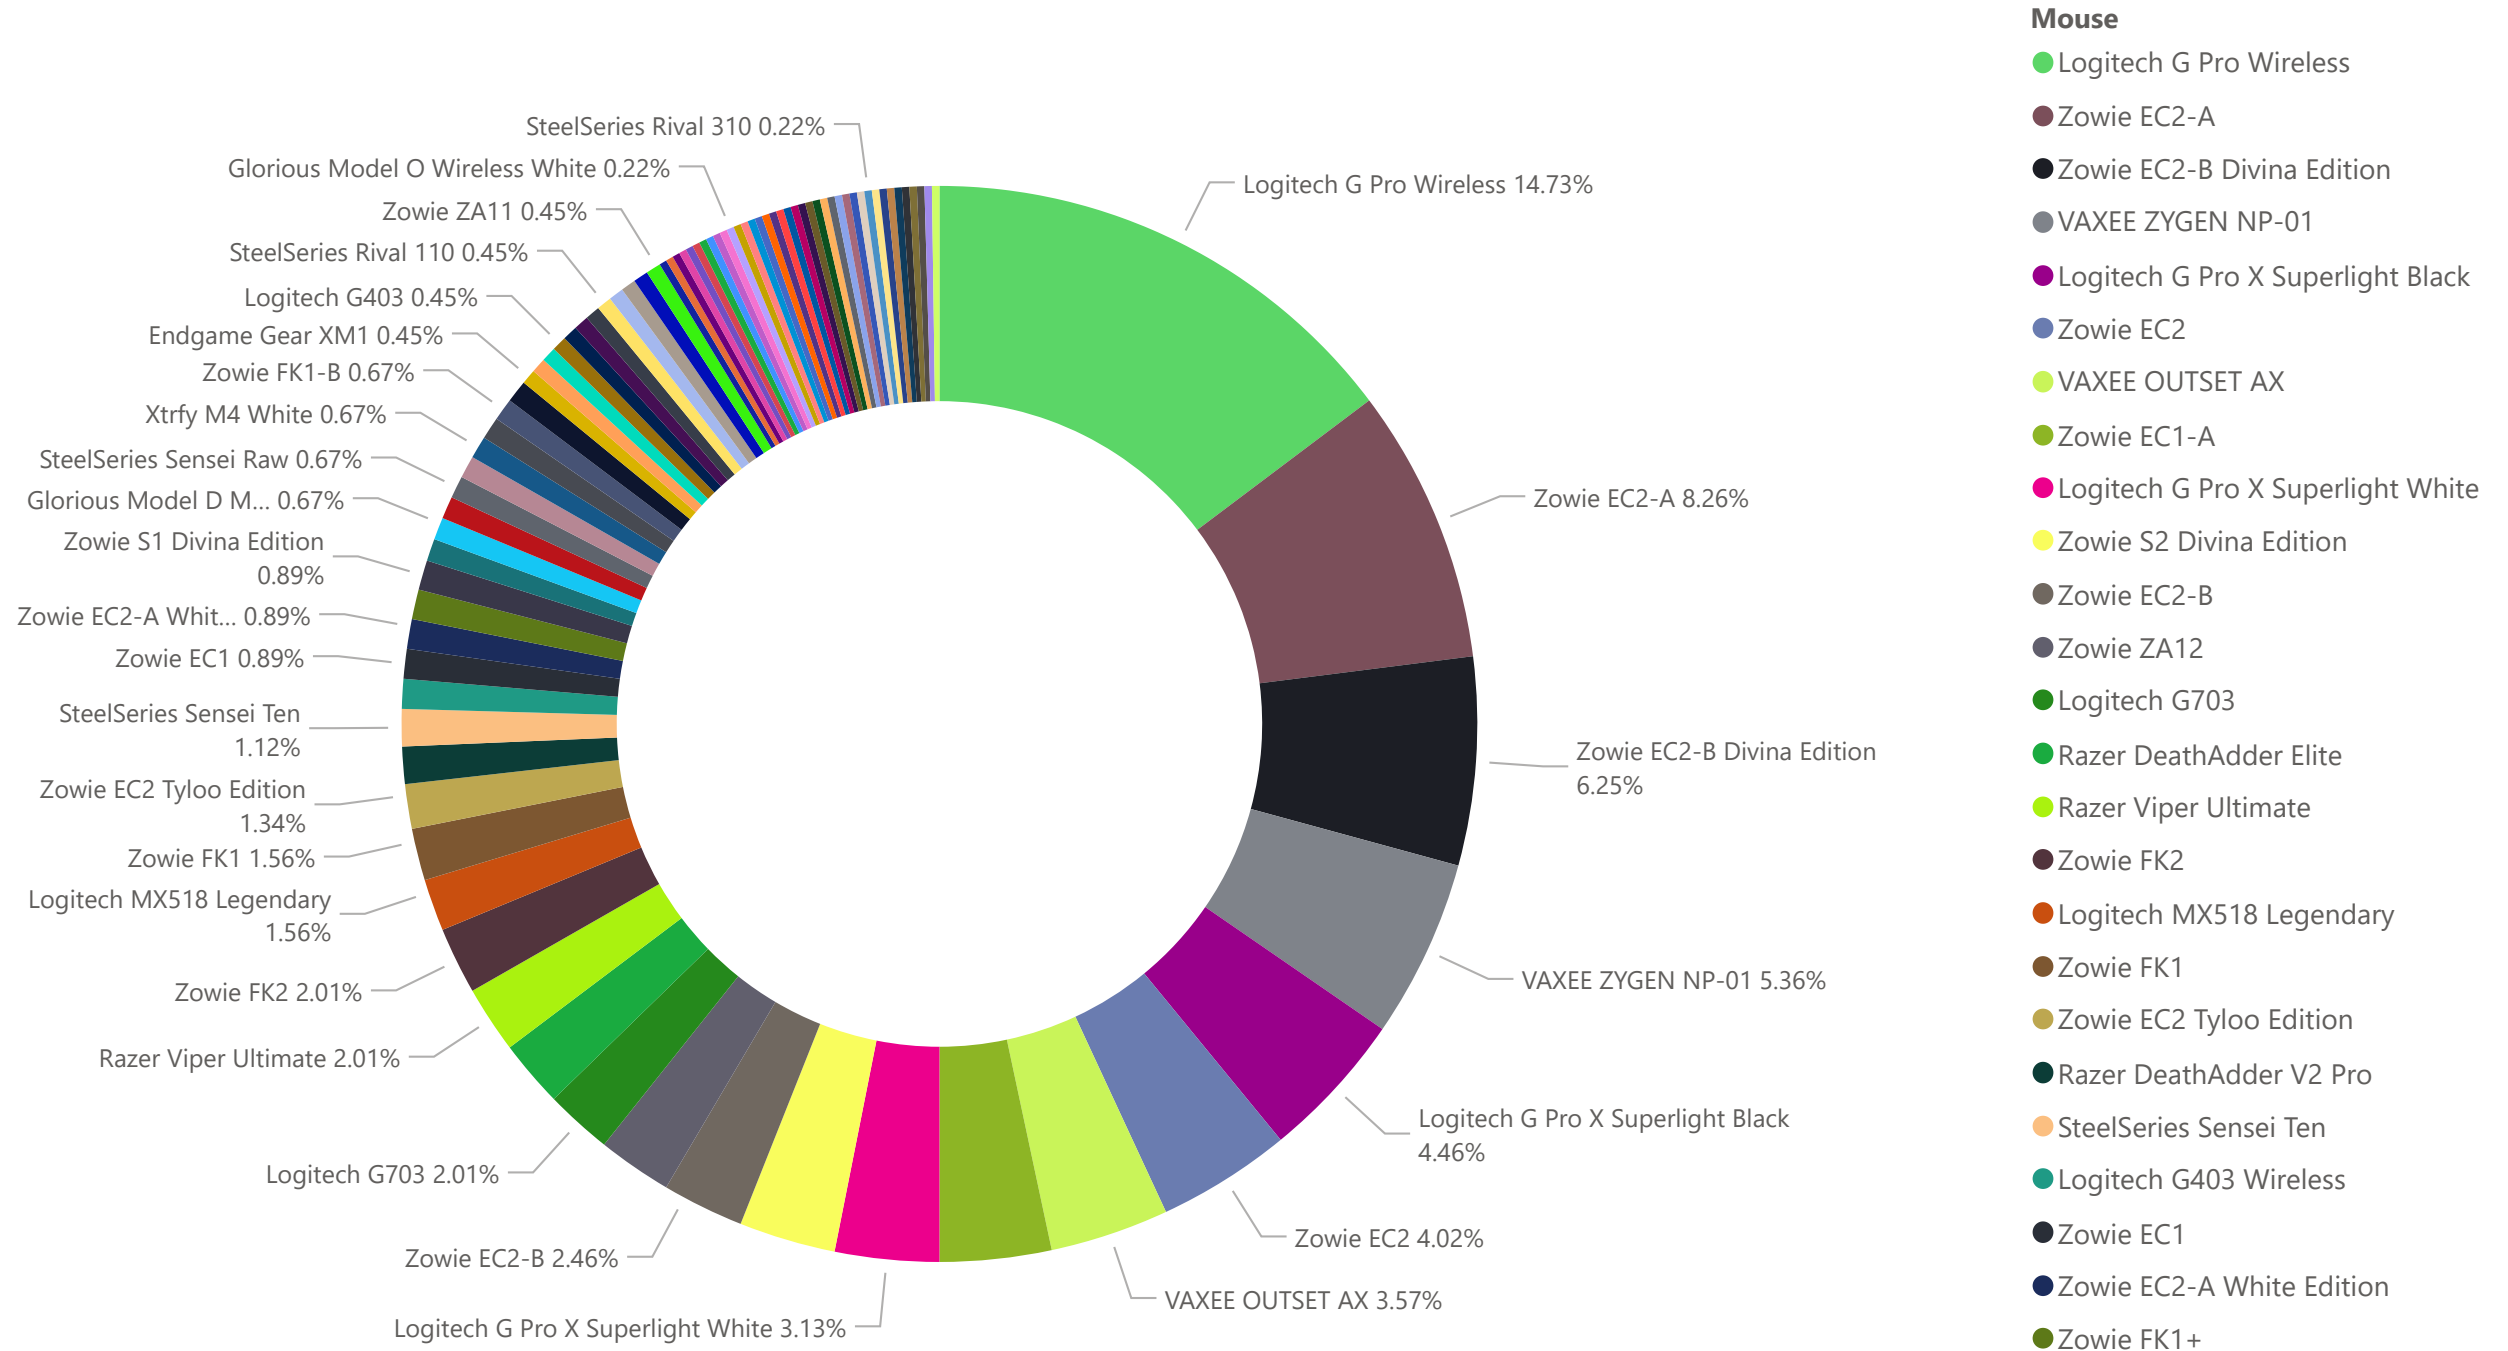

Mouse used by PRO Players | Games: CS:GO