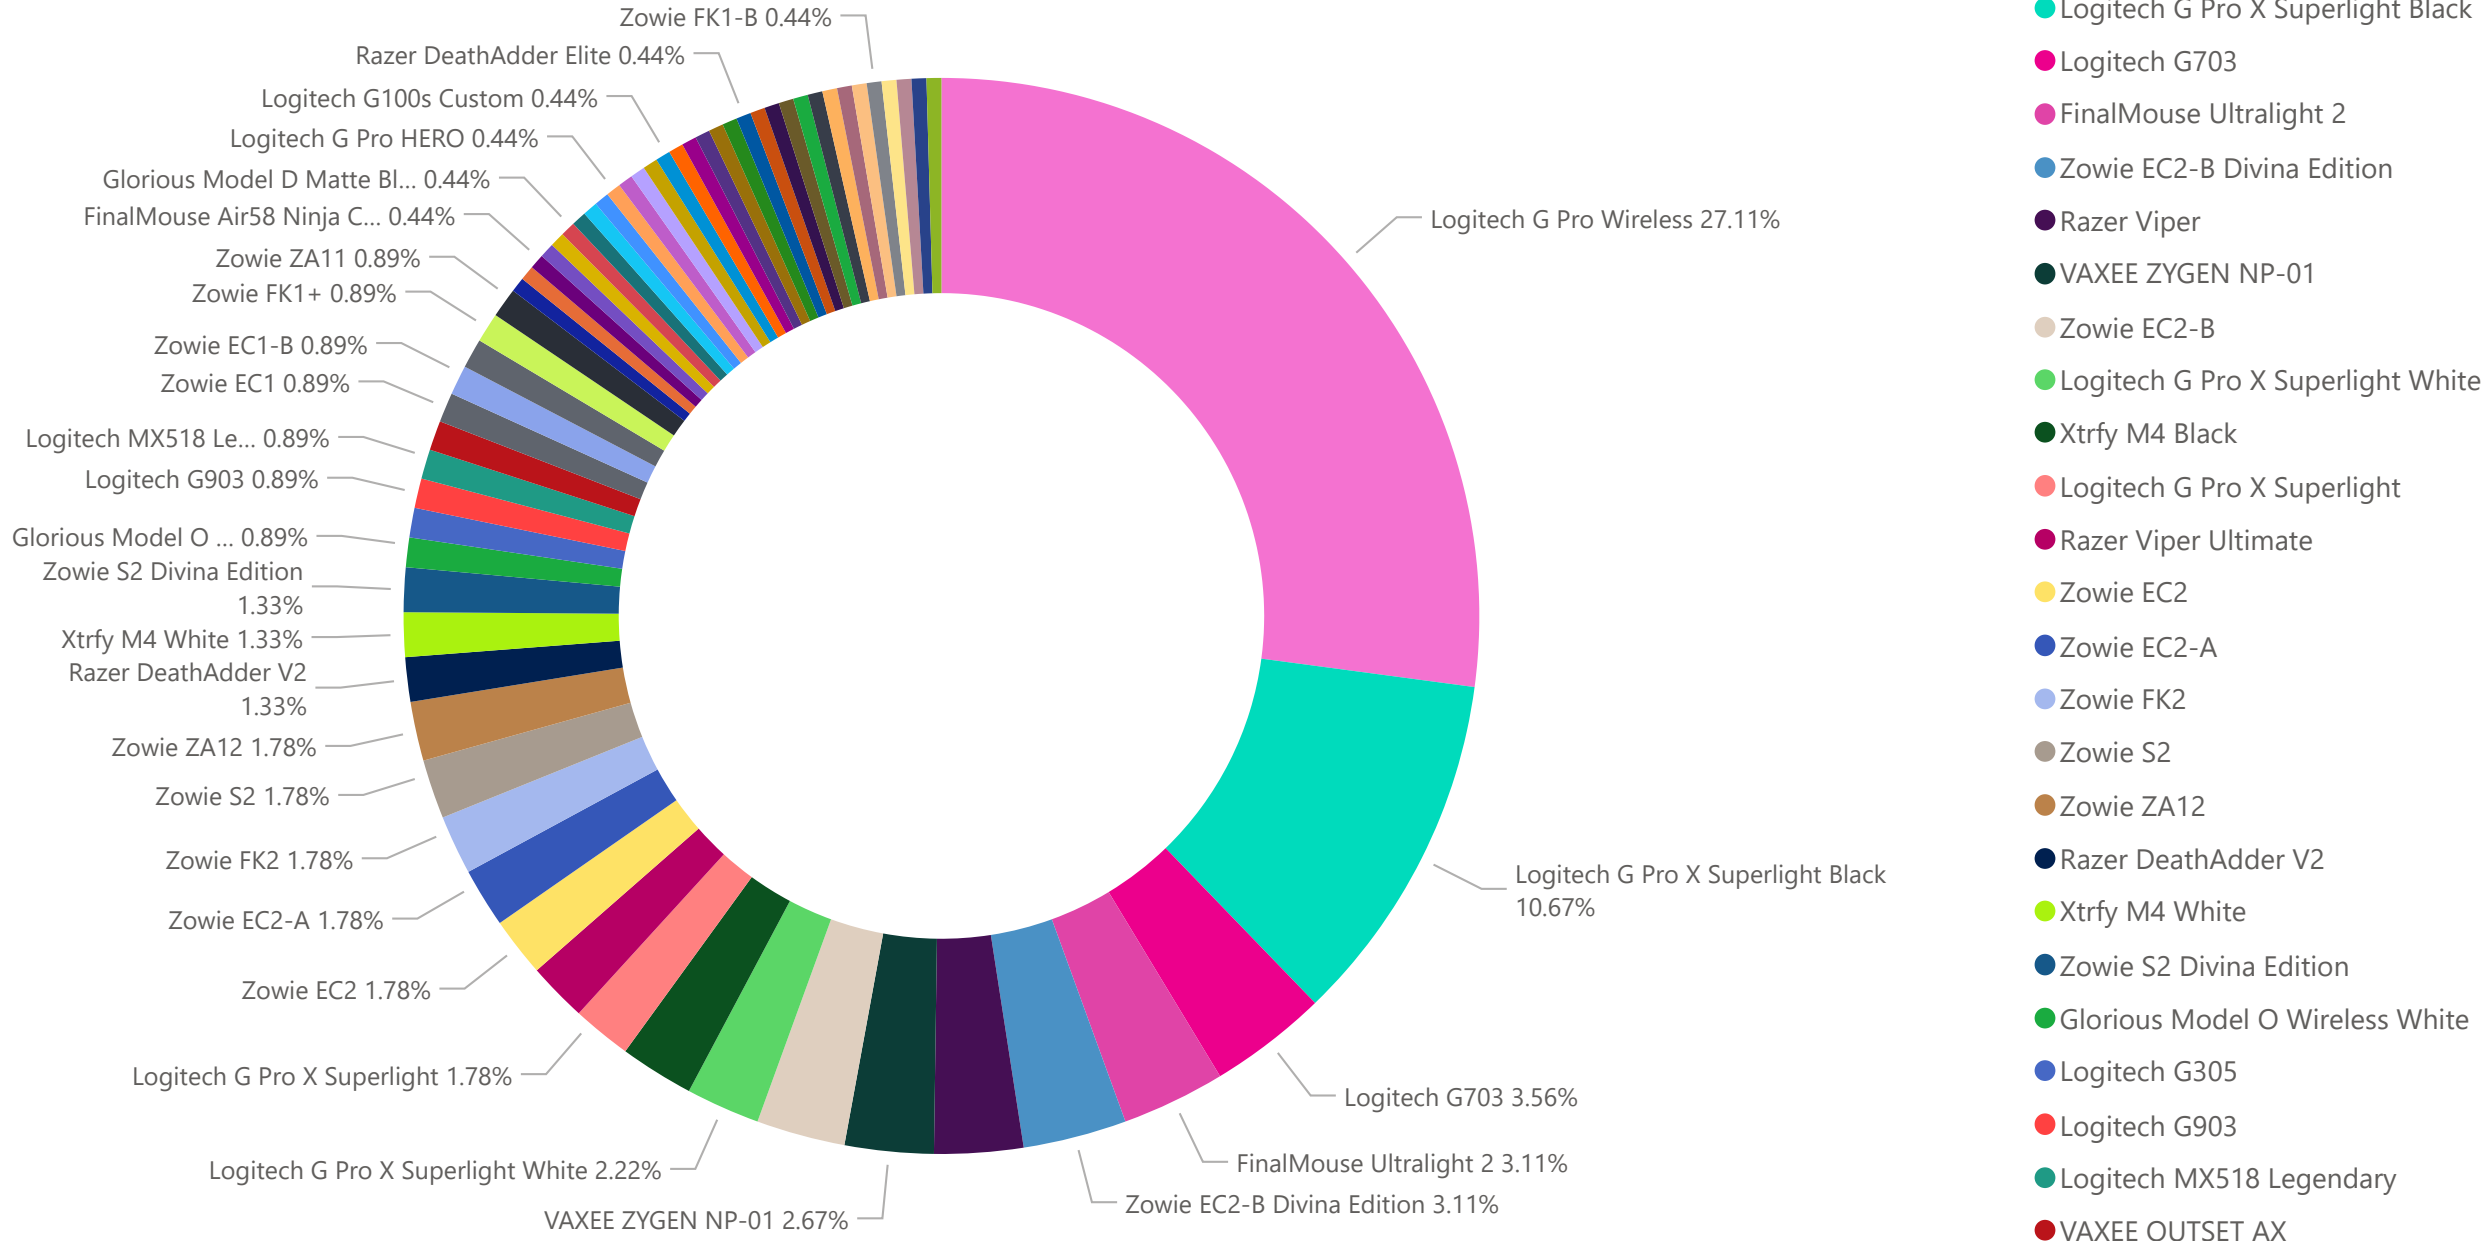

Mouse used by PRO Players | Games: Valorant

1. **Mouse**
2. Logitech G Pro Wireless
   - Logitech G Pro X Superlight Black
   - Logitech G703
   - FinalMouse Ultralight 2
   - Zowie EC2-B Divina Edition
   - Razer Viper
   - VAXEE ZYGEN NP-01
   - Zowie EC2-B
   - Logitech G Pro X Superlight White
   - Xtrfy M4 Black
   - Logitech G Pro X Superlight
   - Razer Viper Ultimate
   - Zowie EC2
   - Zowie EC2-A
   - Zowie FK2
   - Zowie S2
   - Zowie ZA12
   - Razer DeathAdder V2
   - Xtrfy M4 White
   - Zowie S2 Divina Edition
   - Glorious Model O Wireless White
   - Logitech G305
   - Logitech G903
   - Logitech MX518 Legendary
   - VAXEE OUTSET AX