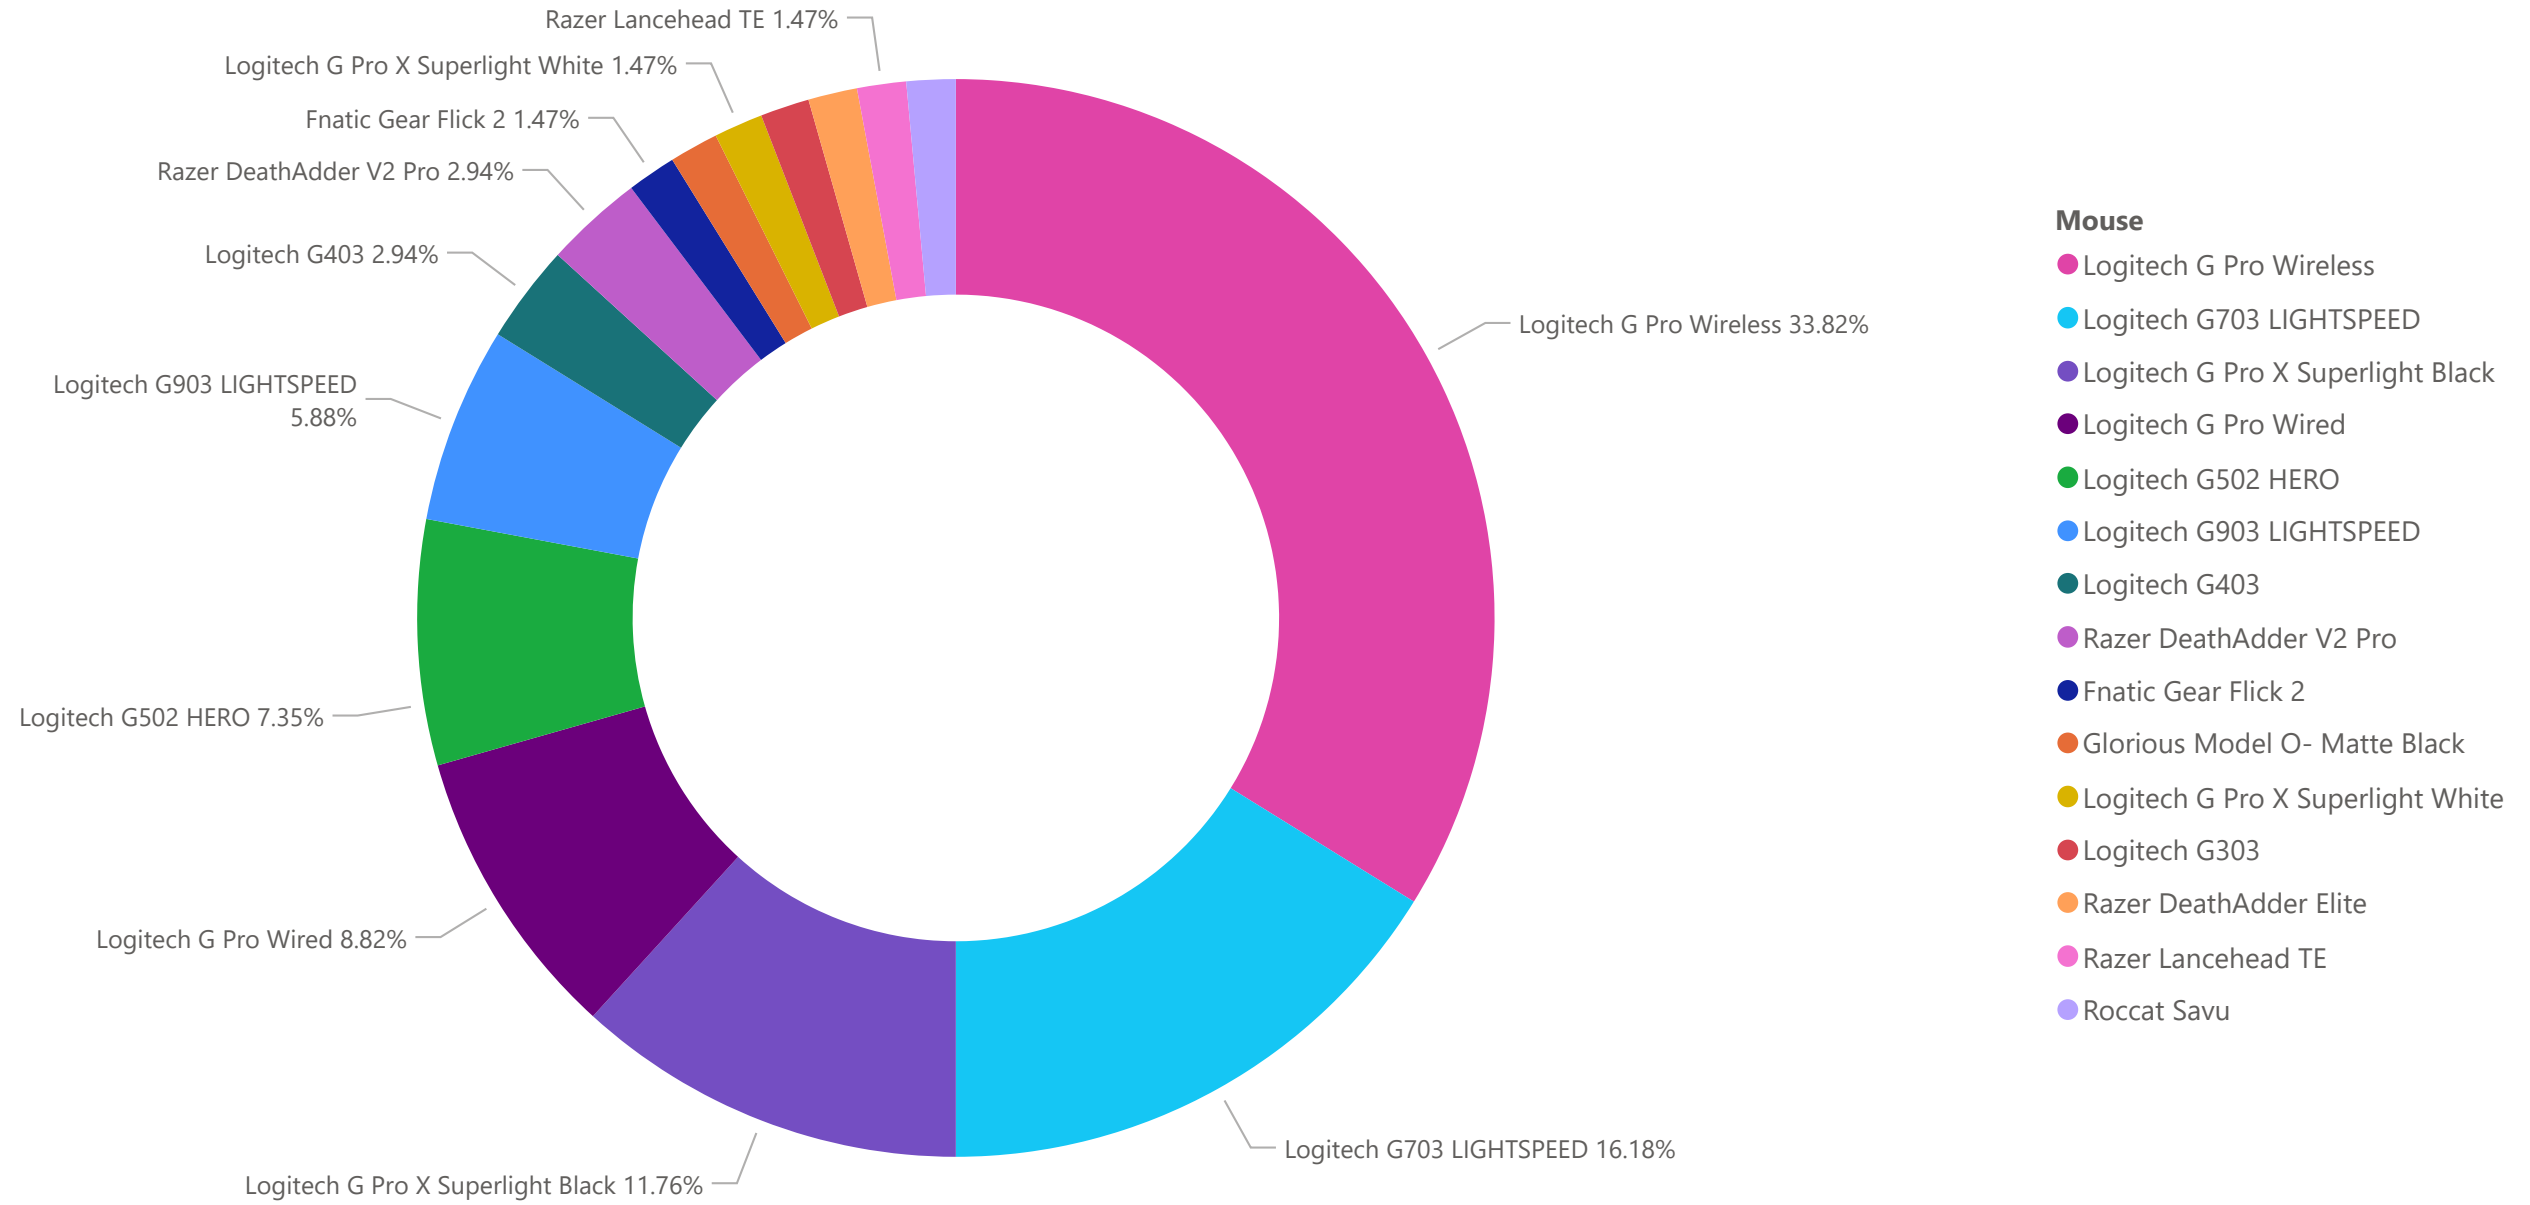

Mouse used by PRO Players | Games: League of Legends