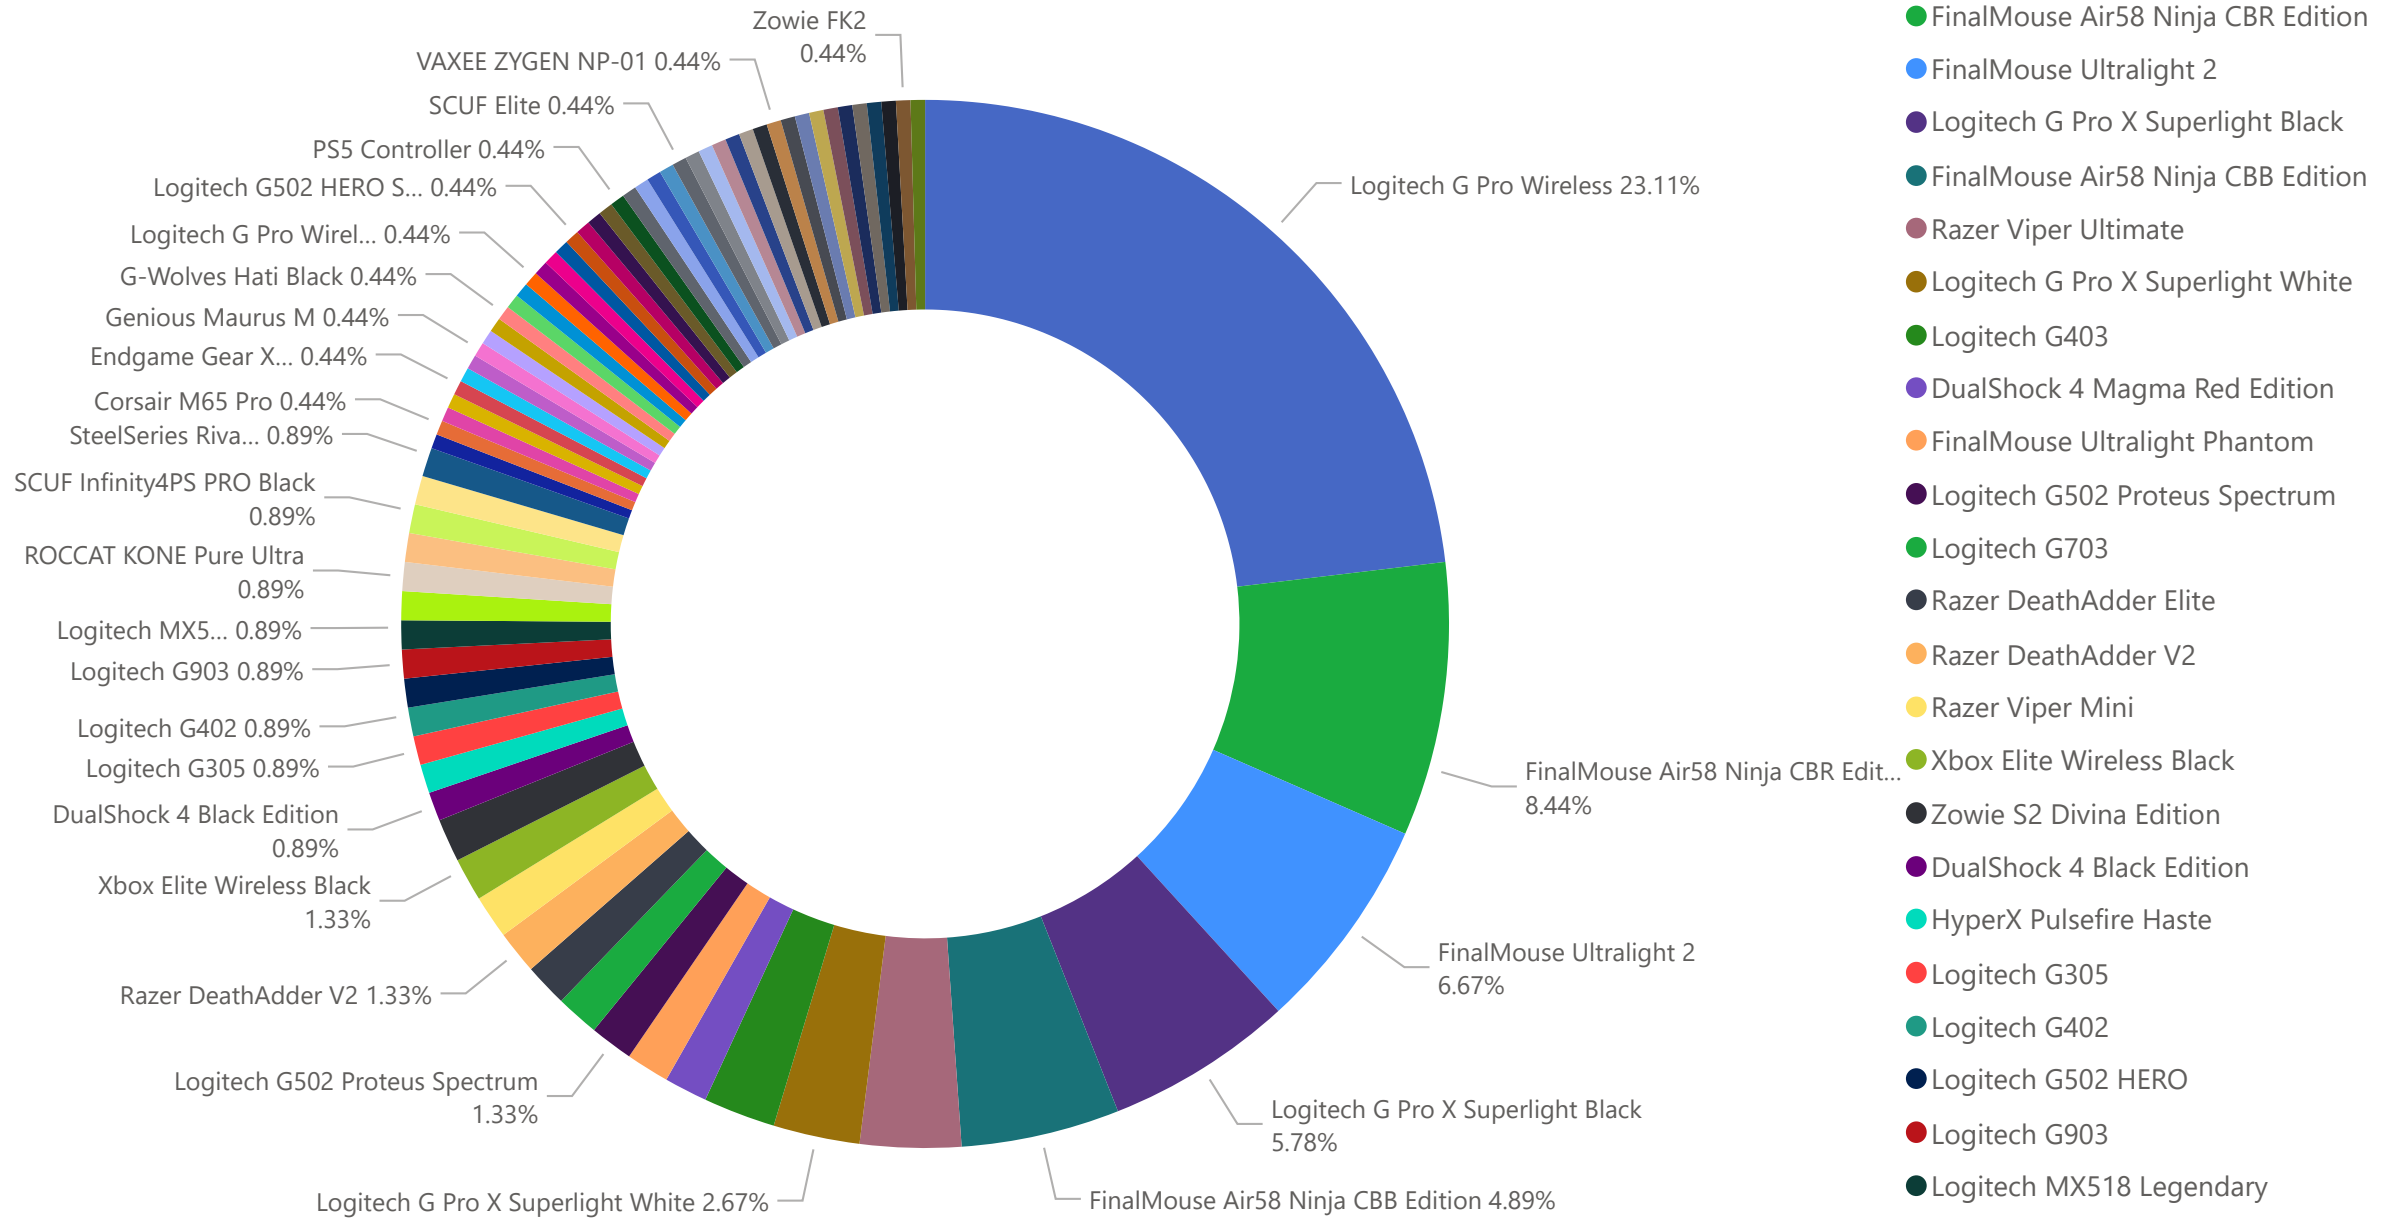

Mouse used by PRO Players | Games: Fortnite

1. **Mouse**
2. Logitech G Pro Wireless
   - FinalMouse Air58 Ninja CBR Edition
   - FinalMouse Ultralight 2
   - Logitech G Pro X Superlight Black
   - FinalMouse Air58 Ninja CBB Edition
   - Razer Viper Ultimate
   - Logitech G Pro X Superlight White
   - Logitech G403
   - DualShock 4 Magma Red Edition
   - FinalMouse Ultralight Phantom
   - Logitech G502 Proteus Spectrum
   - Logitech G703
   - Razer DeathAdder Elite
   - Razer DeathAdder V2
   - Razer Viper Mini
   - Xbox Elite Wireless Black
   - Zowie S2 Divina Edition
   - DualShock 4 Black Edition
   - HyperX Pulsefire Haste
   - Logitech G305
   - Logitech G402
   - Logitech G502 HERO
   - Logitech G903
   - Logitech MX518 Legendary
   - Razer DeathAdder V2 Pro